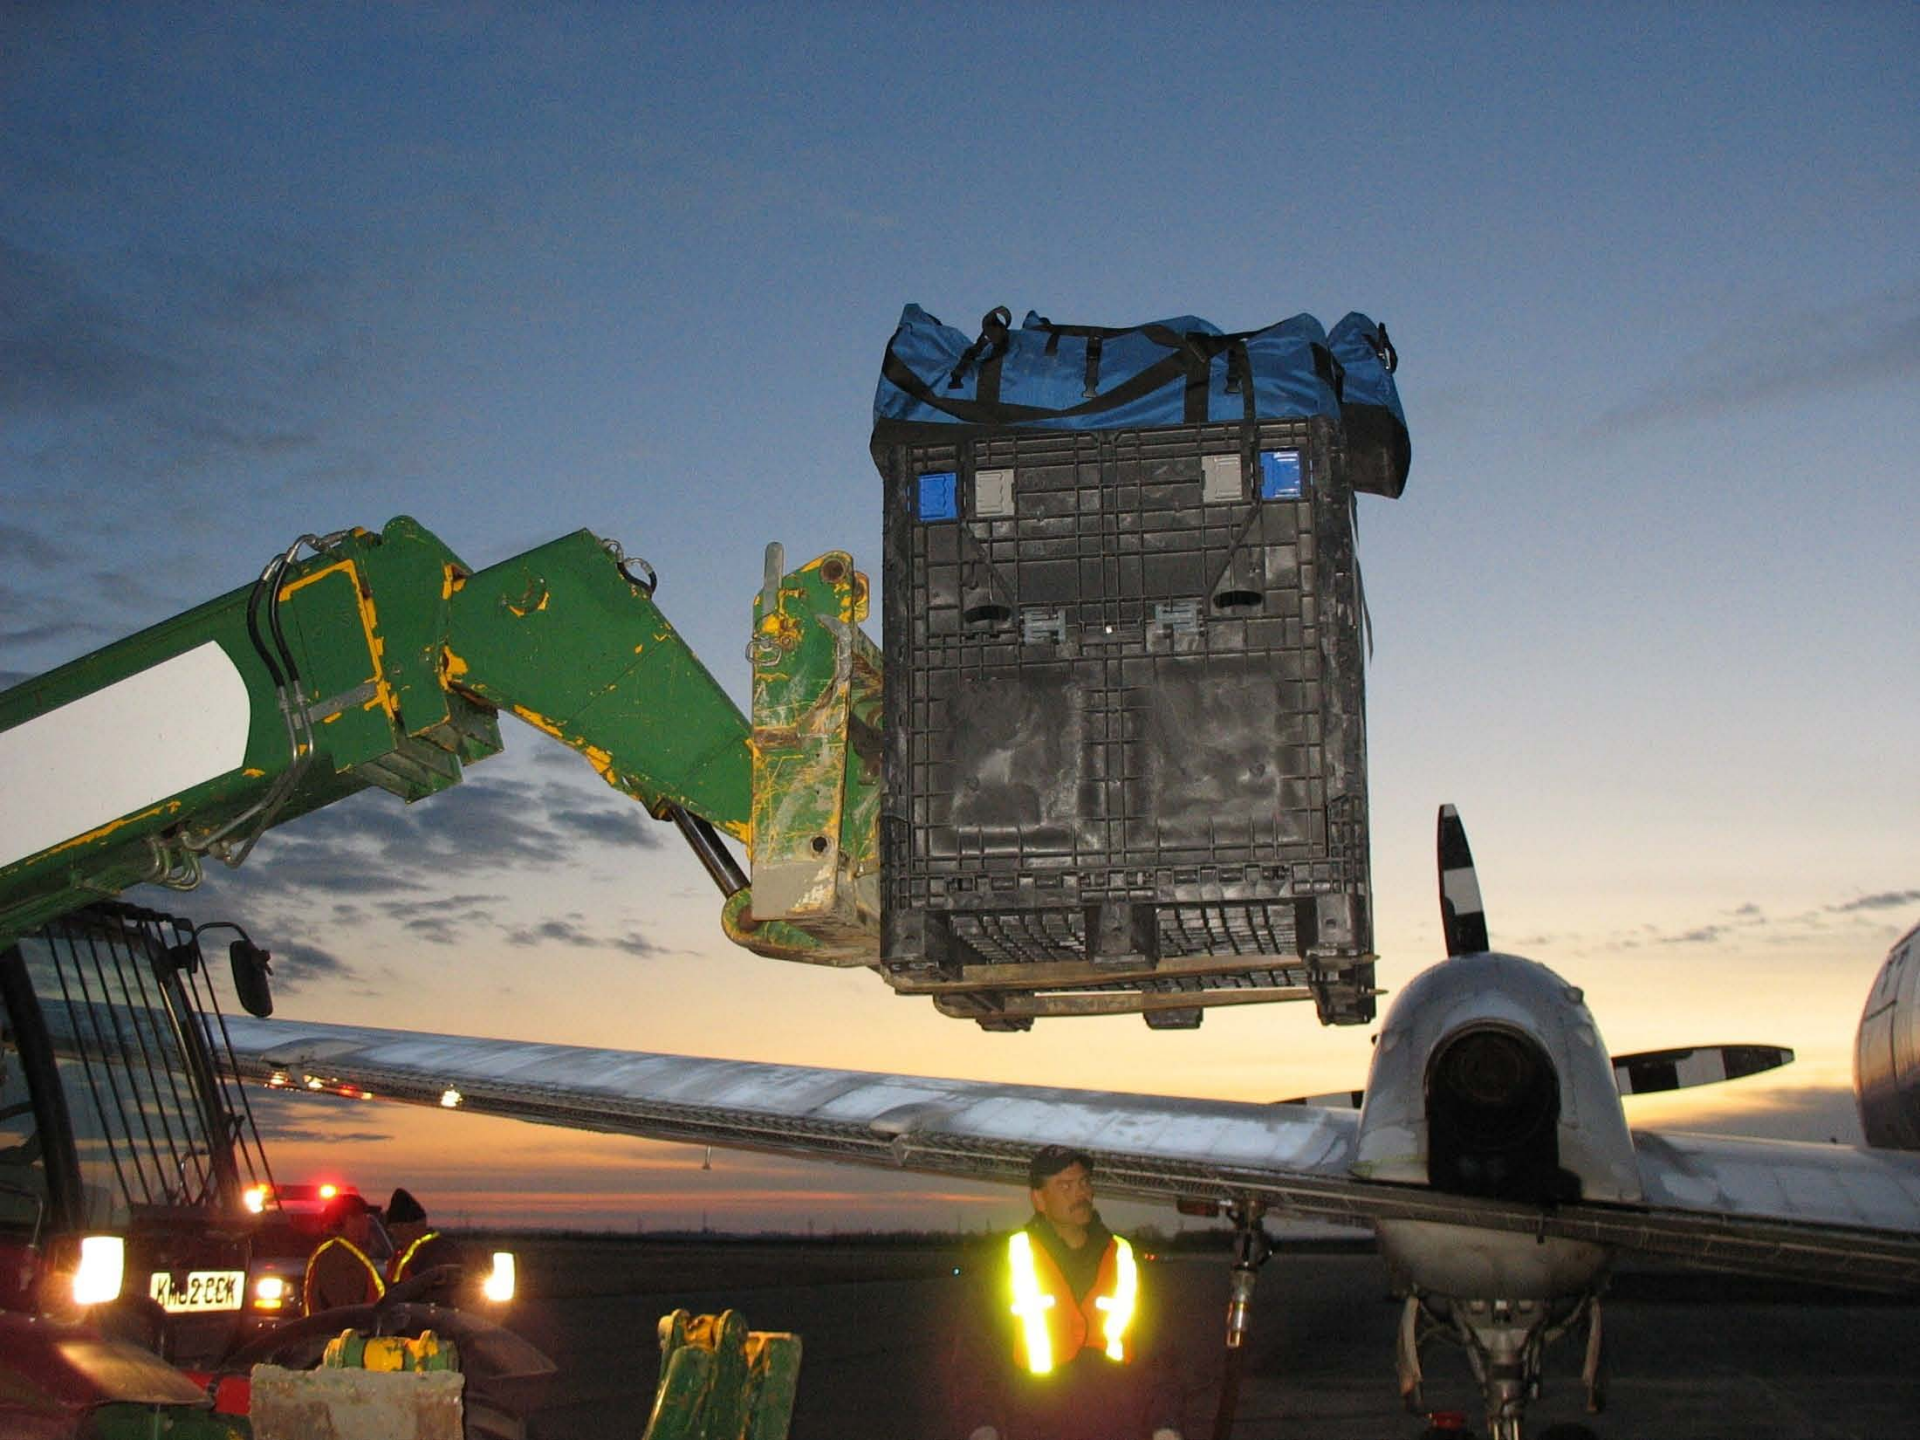

422

← AB →

WHITE PICKUP TRUCK WITH RED STRIPE

WHITE TRUCK WITH WHITE COVER

WHITE PICKUP TRUCK

WHITE SUV WITH RED STRIPE AND FIRE DEPARTMENT EMBLEM

HBRY
60683

L.C.L.N.T. 162700
L.T. WT. 57300
I. PHIN END. SALL. 56-7

I.H. 10-
I.L. 51-
BALT. 2-72

OPEN

CLOSED

C-

745F

Calm Air Cargo

1307

MICHIGAN

MANITOBA

Arctic
Seaport

Manitoba

CAN TF-4

RESCUE

Parker

Brown

Campbell